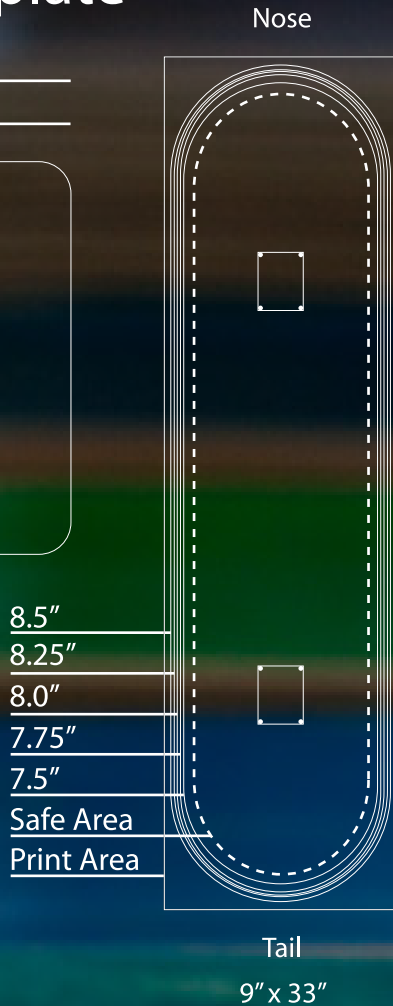

## Deck Template

Qty: \_\_\_\_\_

Name: \_\_\_\_\_

### Adobe Illustrator Artwork:

- 9"x33" size
- keep key elements inside safe area
- convert text to outlines
- spot color printing under 5 colors
- 4 color process printing above 5 colors
- include bitmap files

### Adobe Photoshop Artwork:

- 9"x33" size
- keep key elements inside safe area
- convert artwork to CMYK mode
- resolution 300 dpi